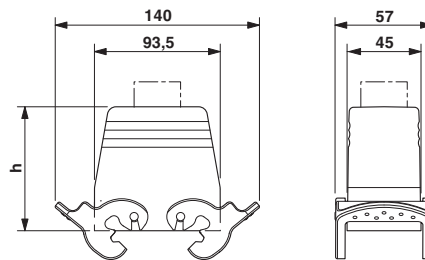

HEAVYCON sleeve housing B16, with double locking latch, height 65 mm, with support 1x M25, straight conductor exit

Key Commercial Data

Packing unit	1 STK
Weight per Piece (excluding packing)	262.880 g
Custom tariff number	85389099
Country of origin	Germany

Technical data

Dimensions

Height	65 mm
Width	43 mm
Length	94 mm

Ambient conditions

Degree of protection of housing (IP)	IP65
Ambient temperature (operation)	-40 °C ... 125 °C

General

Note	For contact inserts HC-B16, BB32, BBB40, D40, DD72, HS6, M, K
Size	B16
Housing type	Sleeve housing
Locking type	With double locking latch
No. of cable outlets	1
Cable exit	straight

Housing - HC-B 16-TMQ-65/O1M25G - 1604815

Technical data

General

Screw connection	none
Type of the screw connection	1x M25
Housing material	Aluminum die-cast
Housing surface material	Powder-coated, gray
Material lock	Stainless steel, handle: PA
Material grip body interlock	PA-GF
Assembly instructions	For half and full screw connections

Drawings

Dimensional drawing

Classifications

eCl@ss

eCl@ss 4.0	27140816
eCl@ss 4.1	27140816
eCl@ss 5.0	27143424
eCl@ss 5.1	27143424
eCl@ss 6.0	27143424
eCl@ss 7.0	27440209
eCl@ss 8.0	27440202
eCl@ss 9.0	27440202